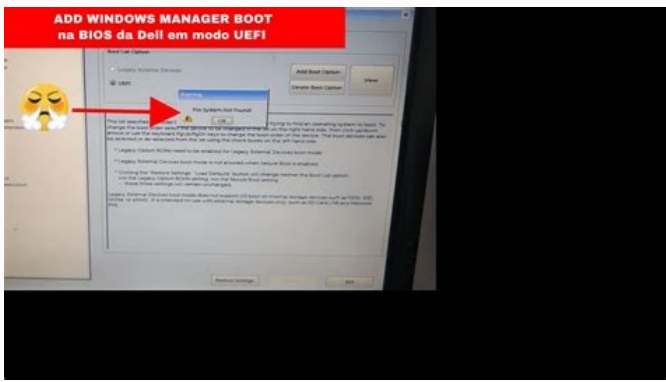

Windows boot manager bios

Windows boot manager bios missing. Windows boot manager bios reddit. Windows boot manager bios asus. Windows boot manager bios disable. Windows boot manager bios not working. Windows boot manager bios msi. Windows boot manager bios dell. Windows boot manager bios not showing.