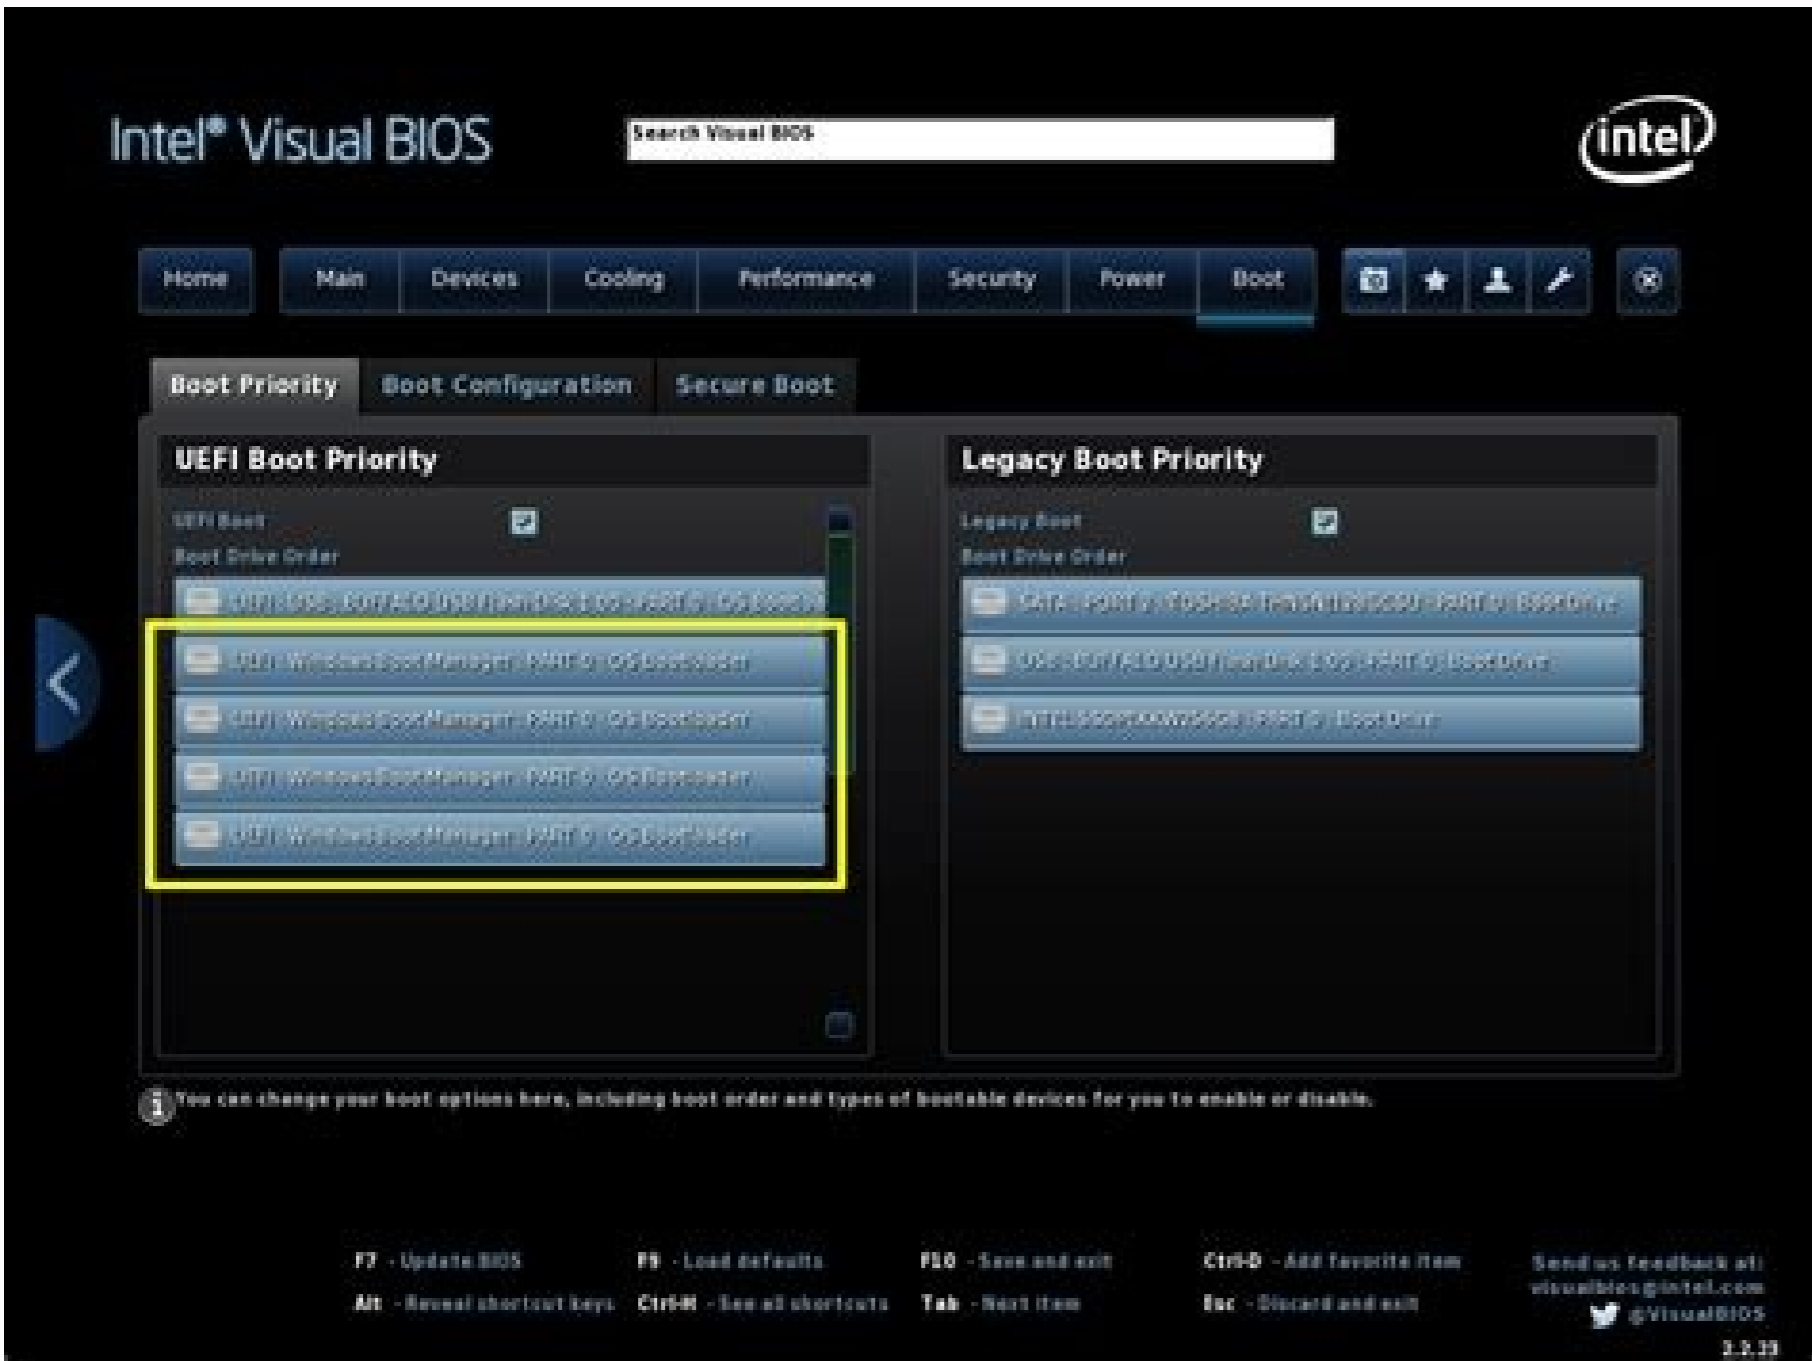

Windows boot manager bios

Windows boot manager bios missing. Windows boot manager bios reddit. Windows boot manager bios asus. Windows boot manager bios disable. Windows boot manager bios not working. Windows boot manager bios msi. Windows boot manager bios dell. Windows boot manager bios not showing.