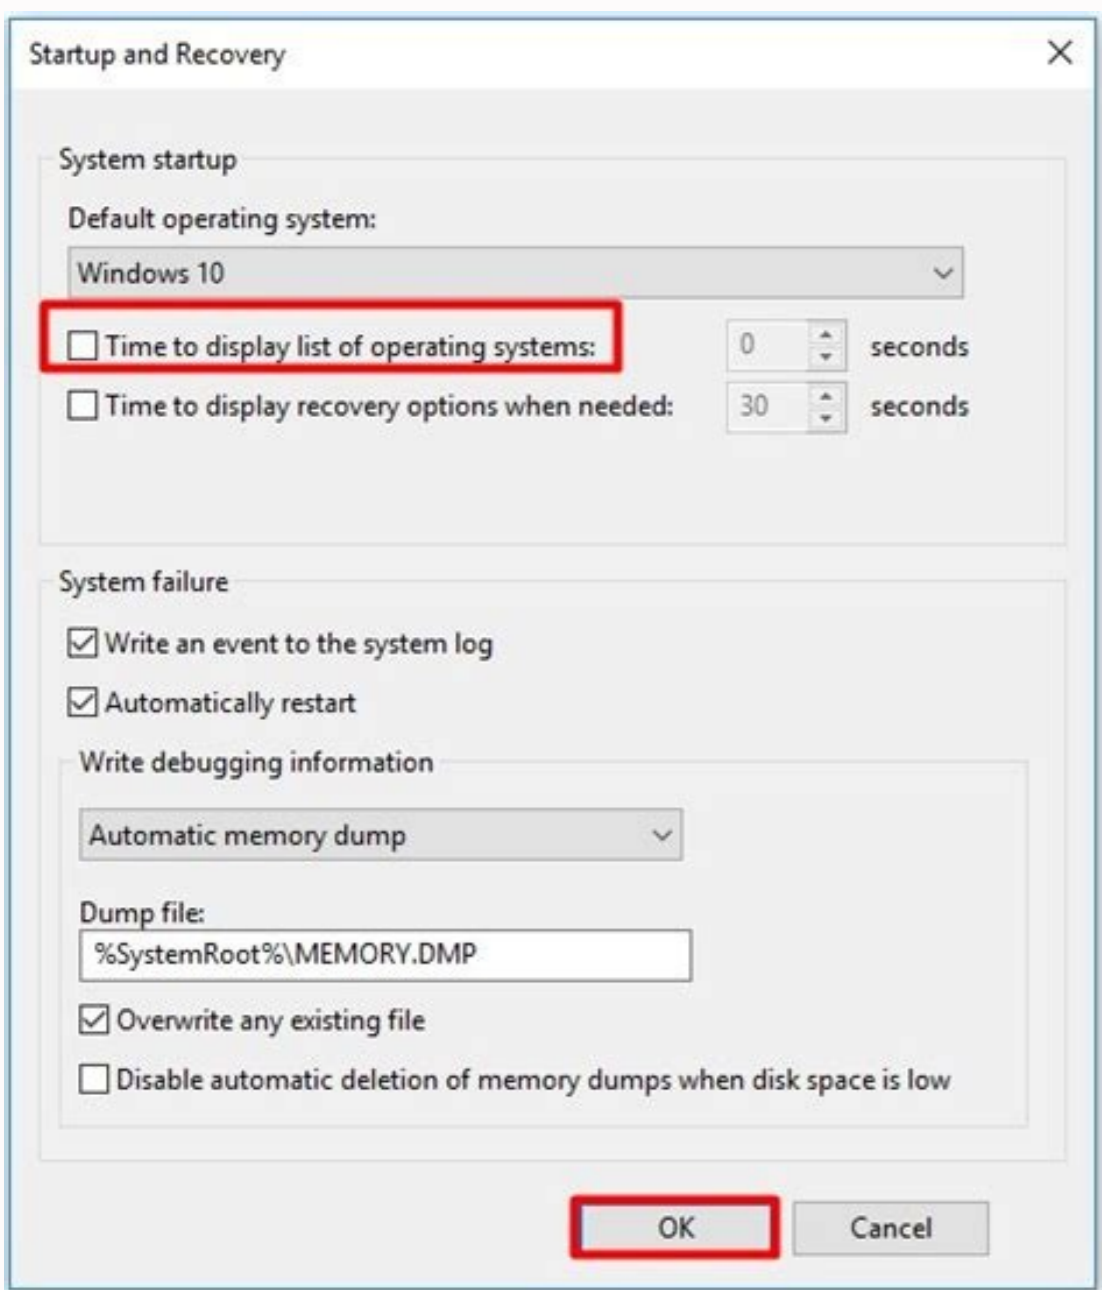

Windows boot manager bios

Windows boot manager bios missing. Windows boot manager bios reddit. Windows boot manager bios asus. Windows boot manager bios disable. Windows boot manager bios not working. Windows boot manager bios msi. Windows boot manager bios dell. Windows boot manager bios not showing.